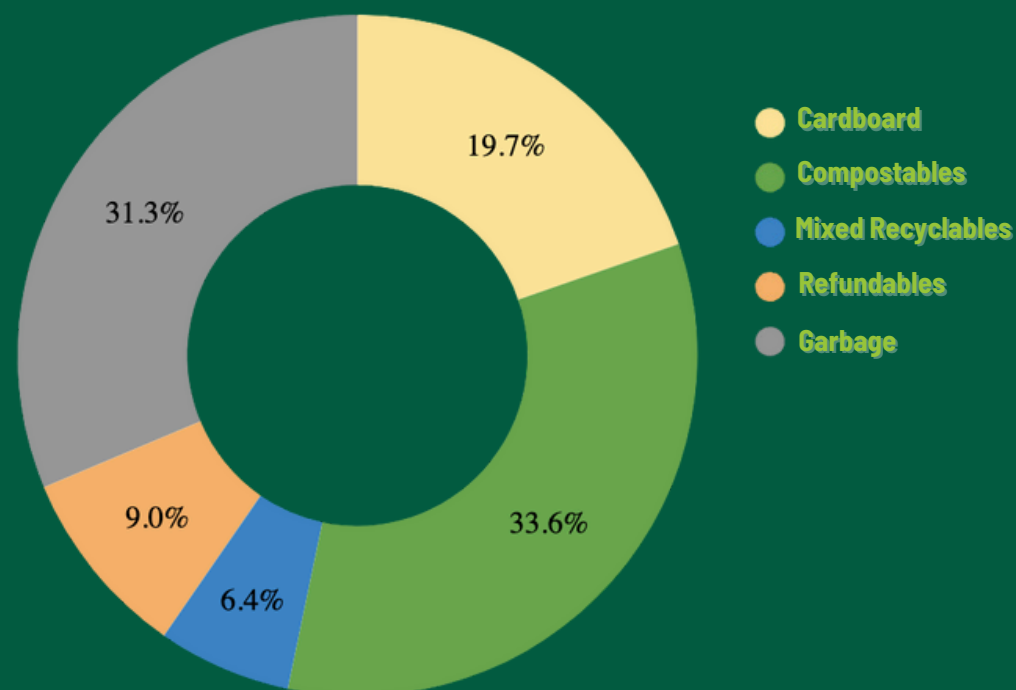

Material Breakdown:

Event Observations & Future Recommendations

Vendor Practices:

- 🌿 Vendors did a great job at cleaning up their booths and leaving minimal material behind. Many were giving out candy, and the wrappers were our most litter picked item. Finding useful zero waste giveaways and freebies is a good next step.

Material Trends:

- 🌿 A large amount of the material was food waste, from the pie eating competition, as well as cakes, cupcakes and candy. There was also lots of flags and pamphlets found in the garbage as well as food and candy wrappers.
  Suggestion for 2026: No glass from vendors - there was broken glass in many of the bags which made them unable to be sorted because of safety.

***A special thanks to the volunteers who helped the GCR staff litter pick.
We always love Blueridge Good Neighbour Day!***